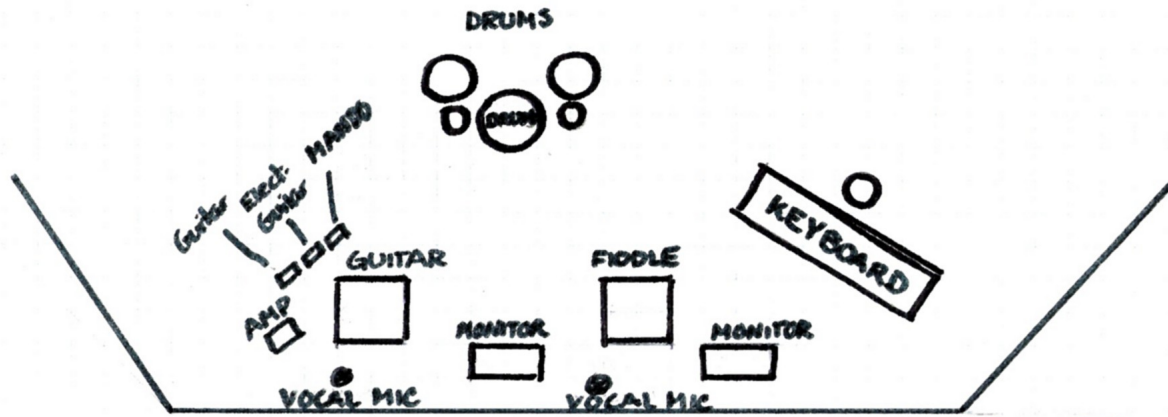

RIGEL STAGE SET UP

INPUT

- 1 Guitar
- 2 MANDO
- 3 Electric Guitar
- 4 MIC - Guitar (voice)
- 5 MIC - Fiddle (voice)
- 6 FIDDLE - WIRELESS (Shure)
- 7 KEYS - direct
- 8 GUITAR AMP + WAH PEDAL

MONITOR MIX

ALL MONITORS GET
FULL INSTRUMENT
MIX.